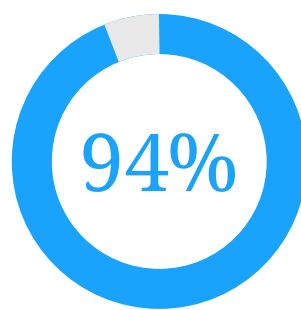

of consumers are more likely to be loyal to a brand that offers complete supply chain transparency.