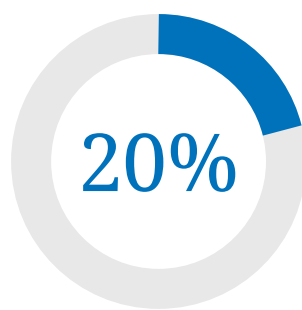

NTT DATA Technology Foresight 2025

Digital sustainability for economic resilience: envision resilience redefined by technology, harmonizing people, planet and prosperity

“ Envision resilience redefined by technology, harmonizing people, planet and prosperity.

Digital sustainability for economic resilience: an emerging business strategy that integrates environmental stewardship with economic growth.

Enabling organizations to maintain competitiveness while addressing consumer demand for eco-conscious practices